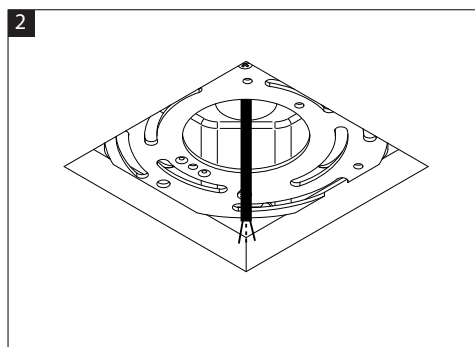

COVERPLATE S 103

6 204 99 103 ◇

◇ = ANO / ALU / A / B / W

4"

**Application**

Ceiling surface mounted

Installation to a standard 4" octagonal J-box

For indoor use only

Color Finish

ANO - Alu Anodized

ALU - Aluminum

A - Alu Gray

W - White

B - Black

Specification features

Anodized, varnished or powder coated aluminum integrated strain relief.

INSTALLATION LUMINAIRE

Accessories

MOUNTING TEMPLATE

MAX 3 x 14-18AWG 50L/STR

WHITE	WHITE
BLACK	BLACK
GREEN	GREEN