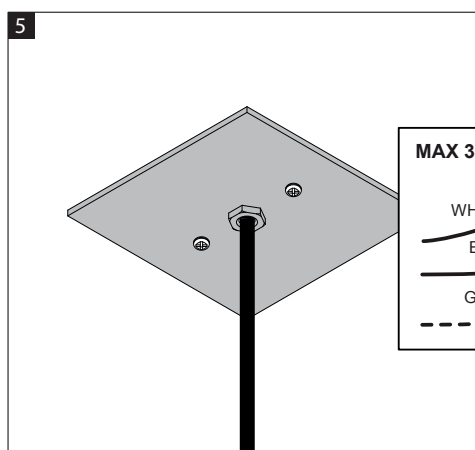

COVERPLATE S 103

6 204 99 103 ◇

◇ = ANO / ALU / A / B / W

4"

**Application**

Ceiling surface mounted

Installation to a standard 4" octagonal J-box

For indoor use only

Color Finish

ANO - Alu Anodized

ALU - Aluminum

A - Alu Gray

W - White

B - Black

Specification features

Anodized, varnished or powder coated aluminum integrated strain relief.

INSTALLATION LUMINAIRE

Accessories

MOUNTING TEMPLATE

MAX 3 x 14-18AWG 50L/STR

WHITE	WHITE
BLACK	BLACK
GREEN	GREEN