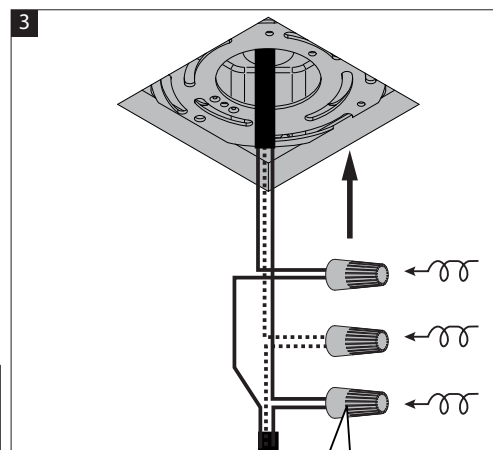

COVERPLATE S 103

6 204 99 103 ◇

◇ = ANO / ALU / A / B / W

4"

**Application**

Ceiling surface mounted

Installation to a standard 4" octagonal J-box

For indoor use only

Color Finish

ANO - Alu Anodized

ALU - Aluminum

A - Alu Gray

W - White

B - Black

Specification features

Anodized, varnished or powder coated aluminum integrated strain relief.

INSTALLATION LUMINAIRE

Accessories

MOUNTING TEMPLATE

MAX 3 x 14-18AWG 50L/STR

WHITE	WHITE
BLACK	BLACK
GREEN	GREEN