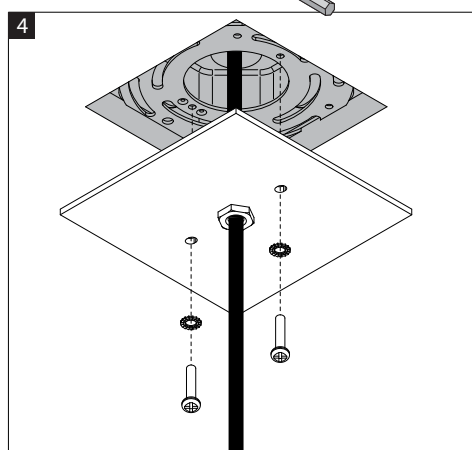

COVERPLATE S 103

6 204 99 103 ◇

◇ = ANO / ALU / A / B / W

4"

**Application**

Ceiling surface mounted

Installation to a standard 4" octagonal J-box

For indoor use only

Color Finish

ANO - Alu Anodized

ALU - Aluminum

A - Alu Gray

W - White

B - Black

Specification features

Anodized, varnished or powder coated aluminum integrated strain relief.

INSTALLATION LUMINAIRE

Accessories

MOUNTING TEMPLATE

MAX 3 x 14-18AWG 50L/STR

WHITE	WHITE
BLACK	BLACK
GREEN	GREEN