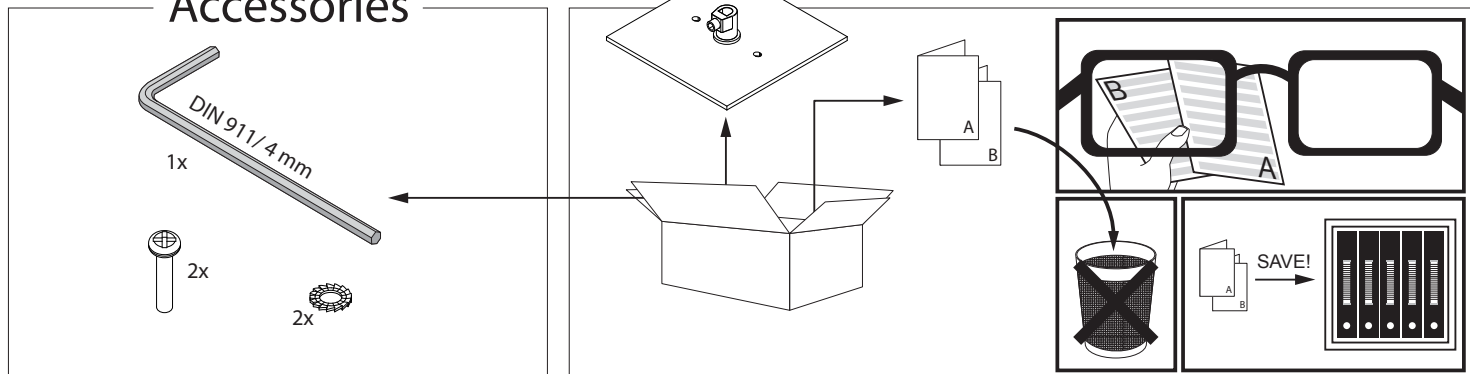

COVERPLATE S 103

6 204 99 103 ◇

◇ = ANO / ALU / A / B / W

4"

**Application**

Ceiling surface mounted

Installation to a standard 4" octagonal J-box

For indoor use only

Color Finish

ANO - Alu Anodized

ALU - Aluminum

A - Alu Gray

W - White

B - Black

Specification features

Anodized, varnished or powder coated aluminum integrated strain relief.

INSTALLATION LUMINAIRE

Accessories

MOUNTING TEMPLATE

MAX 3 x 14-18AWG 50L/STR

WHITE	WHITE
BLACK	BLACK
GREEN	GREEN