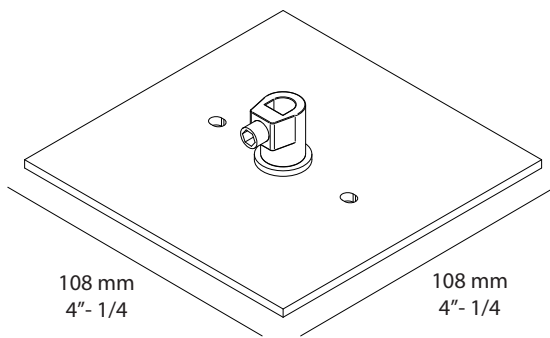

COVERPLATE S 103

6 204 99 103 ◇

◇ = ANO / ALU / A / B / W

4"

**Application**

Ceiling surface mounted

Installation to a standard 4" octagonal J-box

For indoor use only

INSTALLATION LUMINAIRE

Accessories

MOUNTING TEMPLATE

MAX 3 x 14-18AWG 50L/STR

WHITE	WHITE
BLACK	BLACK
GREEN	GREEN