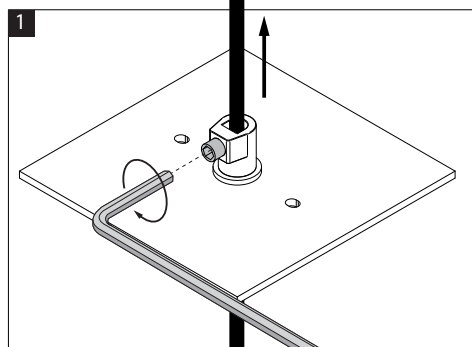

COVERPLATE S 103

6 204 99 103 ◇

◇ = ANO / ALU / A / B / W

4"

**Application**

Ceiling surface mounted

Installation to a standard 4" octagonal J-box

For indoor use only

Color Finish

ANO - Alu Anodized

ALU - Aluminum

A - Alu Gray

W - White

B - Black

Specification features

Anodized, varnished or powder coated aluminum integrated strain relief.

INSTALLATION LUMINAIRE

Accessories

MOUNTING TEMPLATE

MAX 3 x 14-18AWG 50L/STR

WHITE	WHITE
BLACK	BLACK
GREEN	GREEN