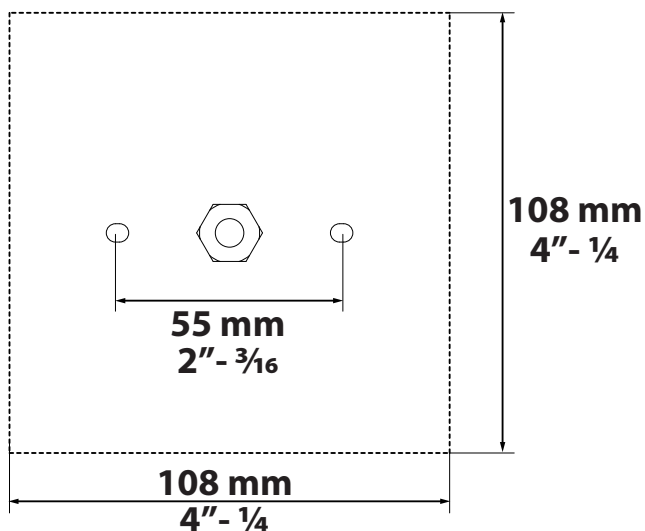

COVERPLATE S 103

6 204 99 103 ◇

◇ = ANO / ALU / A / B / W

4"

**Application**

Ceiling surface mounted

Installation to a standard 4" octagonal J-box

For indoor use only

INSTALLATION LUMINAIRE

Accessories

MOUNTING TEMPLATE

MAX 3 x 14-18AWG 50L/STR

WHITE	WHITE
BLACK	BLACK
GREEN	GREEN